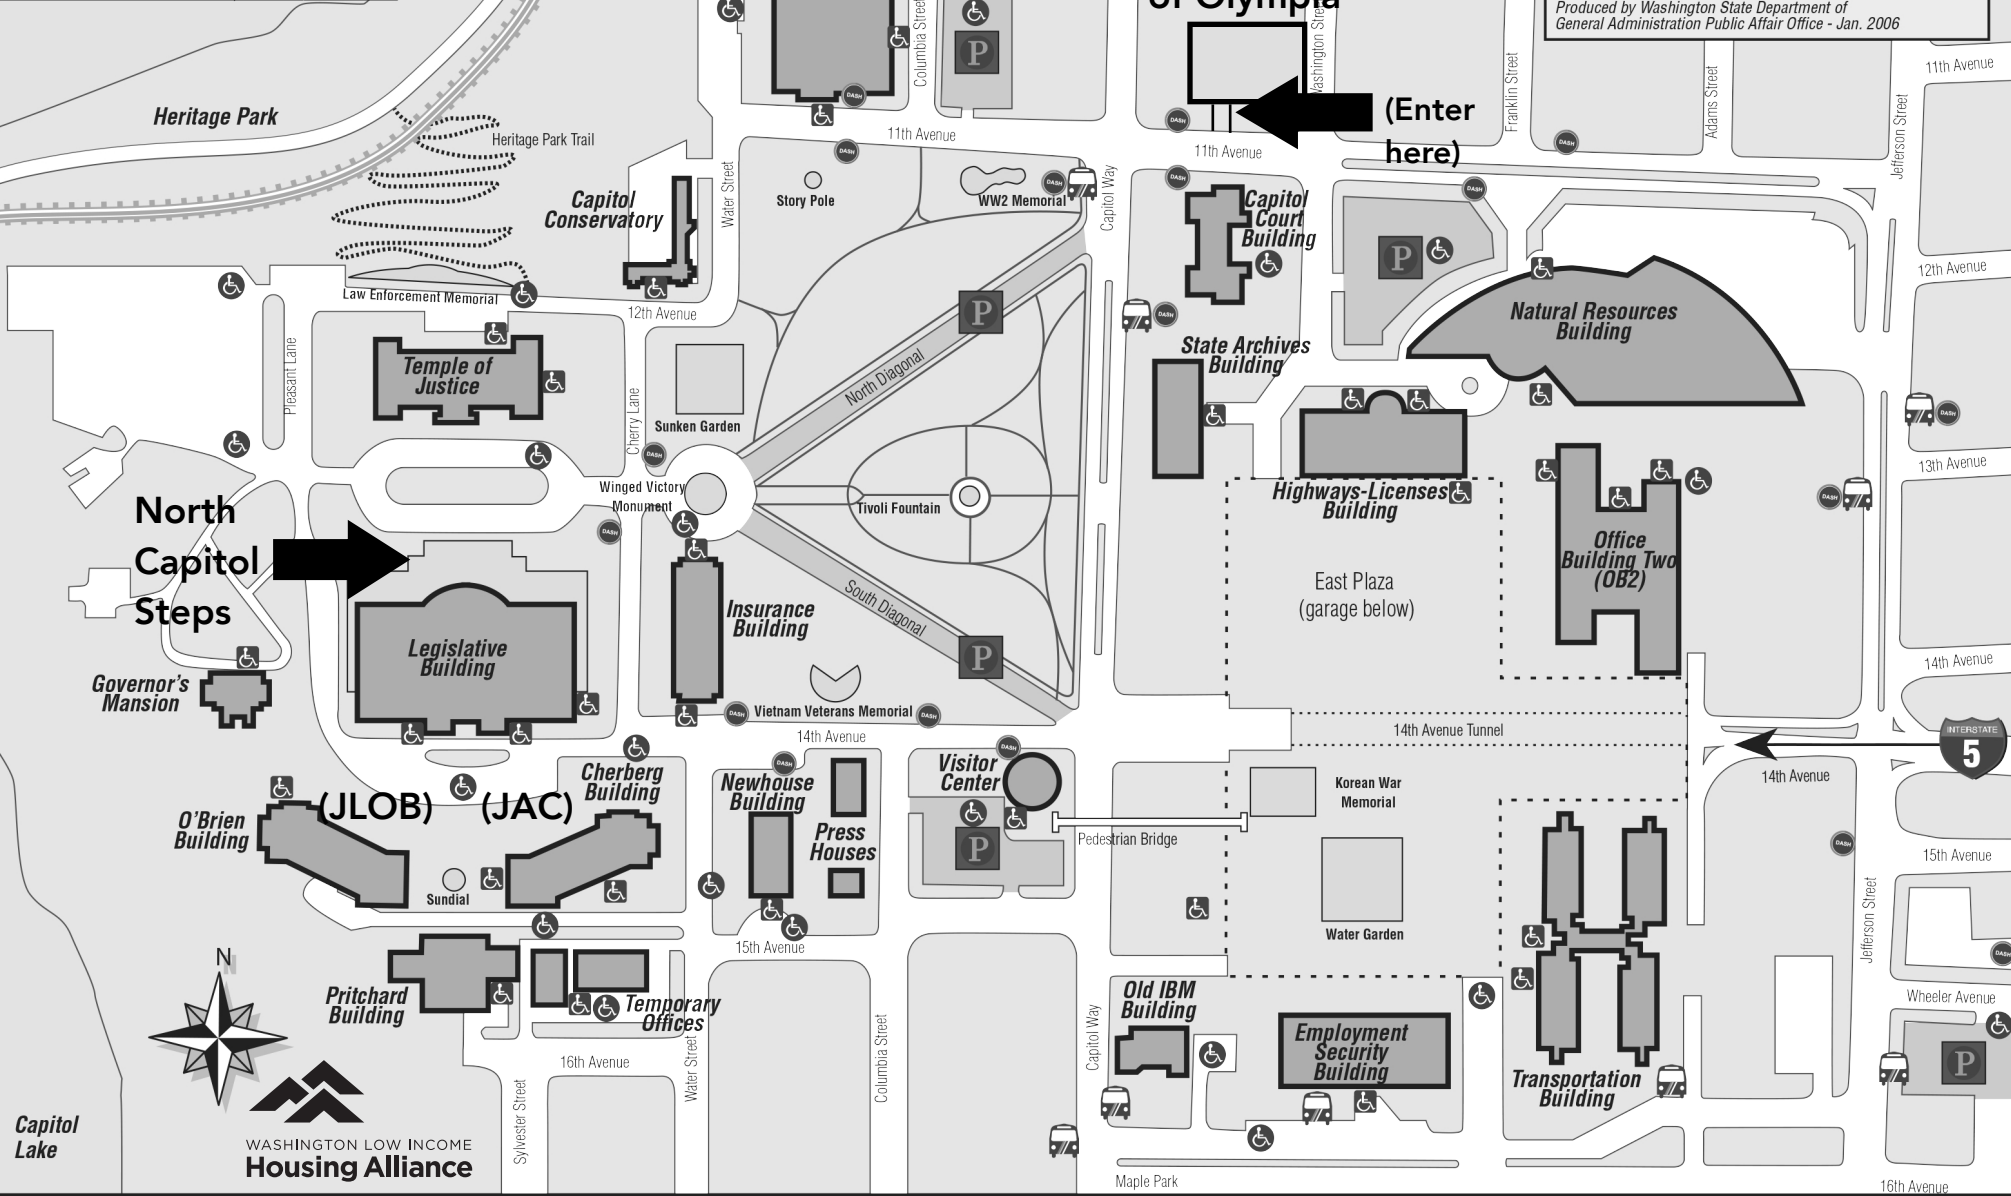

Welcome to the Washington State Capitol Campus & Housing & Homelessness Advocacy Day!

Legend

- Visitor Parking 50 cents per hour.
- Campus Building
- Point of interest
- Intercity Transit Stop
- Free Shuttle Stop
- Disabled Persons Building Entrance
- Disabled Persons Parking

Produced by Washington State Department of General Administration Public Affair Office - Jan. 2006

WASHINGTON LOW INCOME
Housing Alliance

Capitol Lake

Maple Park

16th Avenue