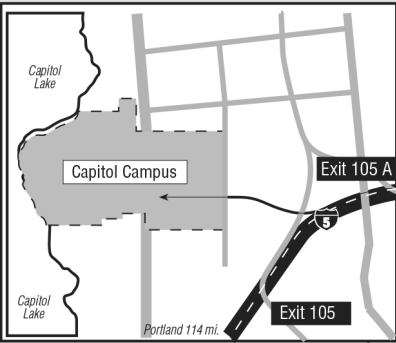

Welcome to the Washington State Capitol Campus & Housing & Homelessness Advocacy Day!

Legend

- Visitor Parking 50 cents per hour.
- Campus Building
- Point of interest
- Intercity Transit Stop
- Free Shuttle Stop
- Disabled Persons Building Entrance
- Disabled Persons Parking

Produced by Washington State Department of General Administration Public Affair Office - Jan. 2006

WASHINGTON LOW INCOME
Housing Alliance

Capitol Lake

Maple Park

16th Avenue